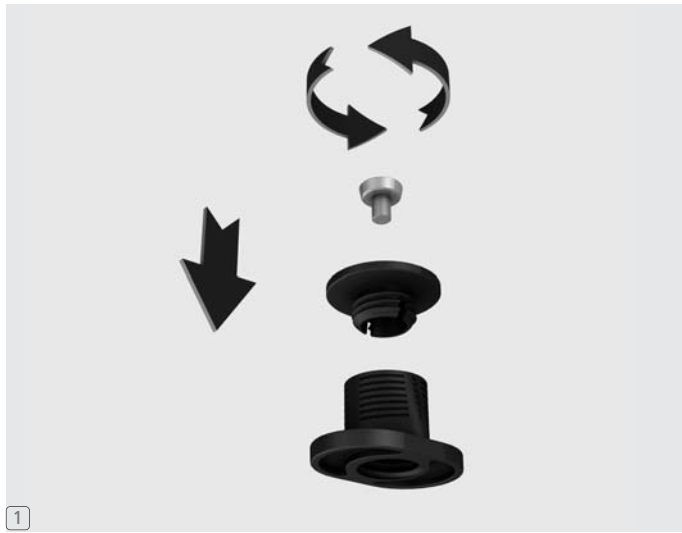

## wedi Fundo *Riolito/Riofino*

linear channel cover standard | barrette standard | tapa de desagüe standard  
linear channel cover exclusive | barrette exclusive | tapa de desagüe exclusiva

For installation instructions in  
Spanish or French please go to  
[www.wedicorp.com](http://www.wedicorp.com)

### Assembly items and tools needed

Installation instructions wedi Fundo Riolito linear channel cover

... **wedi**<sup>®</sup>

wedi corporation  
 171 South Gary Avenue · Carol Stream, Illinois 60188  
 Tel.: +1-847-357-9815 · Fax: +1-847-357-9819  
 info@wedicorp.com · www.wedicorp.com