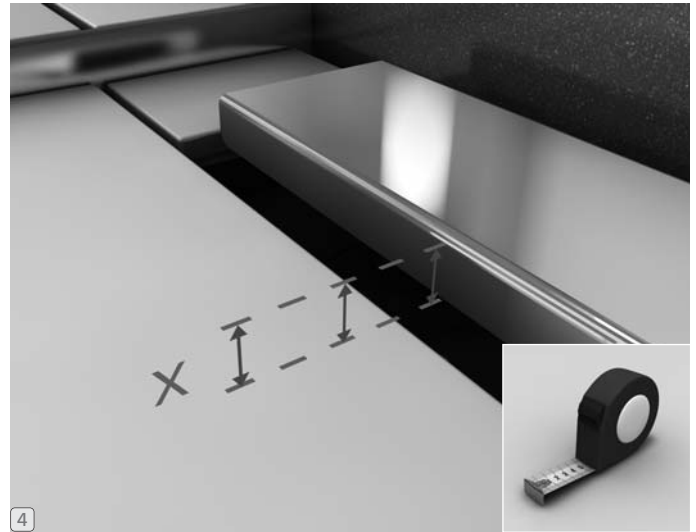

## wedi Fundo *Riolito/Riofino*

linear channel cover standard | barrette standard | tapa de desagüe standard  
linear channel cover exclusive | barrette exclusive | tapa de desagüe exclusiva

For installation instructions in  
Spanish or French please go to  
[www.wedicorp.com](http://www.wedicorp.com)

### Assembly items and tools needed

Installation instructions wedi Fundo Riolito linear channel cover

... **wedi**<sup>®</sup>

wedi corporation  
 171 South Gary Avenue · Carol Stream, Illinois 60188  
 Tel.: +1-847-357-9815 · Fax: +1-847-357-9819  
 info@wedicorp.com · www.wedicorp.com