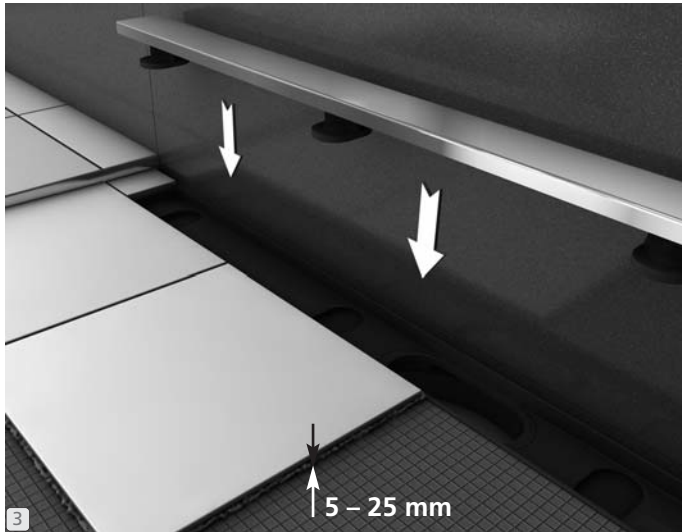

## wedi Fundo *Riolito/Riofino*

linear channel cover standard | barrette standard | tapa de desagüe standard  
linear channel cover exclusive | barrette exclusive | tapa de desagüe exclusiva

For installation instructions in  
Spanish or French please go to  
[www.wedicorp.com](http://www.wedicorp.com)

### Assembly items and tools needed

Installation instructions wedi Fundo Riolito linear channel cover

... **wedi**<sup>®</sup>

wedi corporation  
 171 South Gary Avenue · Carol Stream, Illinois 60188  
 Tel.: +1-847-357-9815 · Fax: +1-847-357-9819  
 info@wedicorp.com · www.wedicorp.com