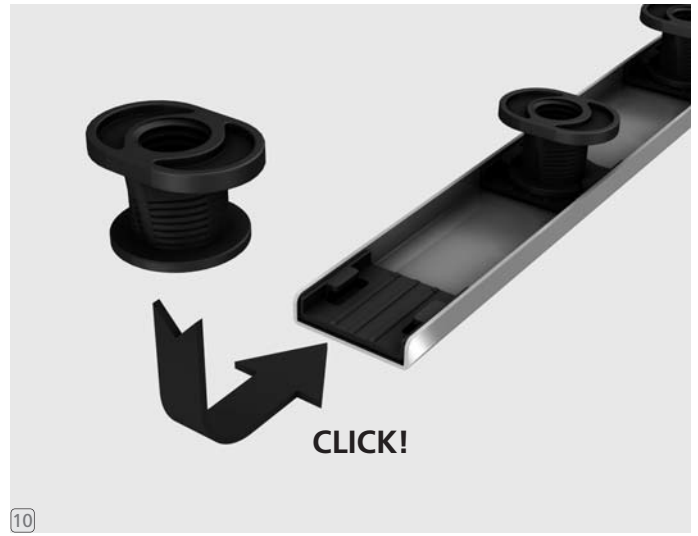

## wedi Fundo *Riolito/Riofino*

linear channel cover standard | barrette standard | tapa de desagüe standard  
linear channel cover exclusive | barrette exclusive | tapa de desagüe exclusiva

For installation instructions in  
Spanish or French please go to  
[www.wedicorp.com](http://www.wedicorp.com)

### Assembly items and tools needed

Installation instructions wedi Fundo Riolito linear channel cover

... **wedi**<sup>®</sup>

wedi corporation  
 171 South Gary Avenue · Carol Stream, Illinois 60188  
 Tel.: +1-847-357-9815 · Fax: +1-847-357-9819  
 info@wedicorp.com · www.wedicorp.com