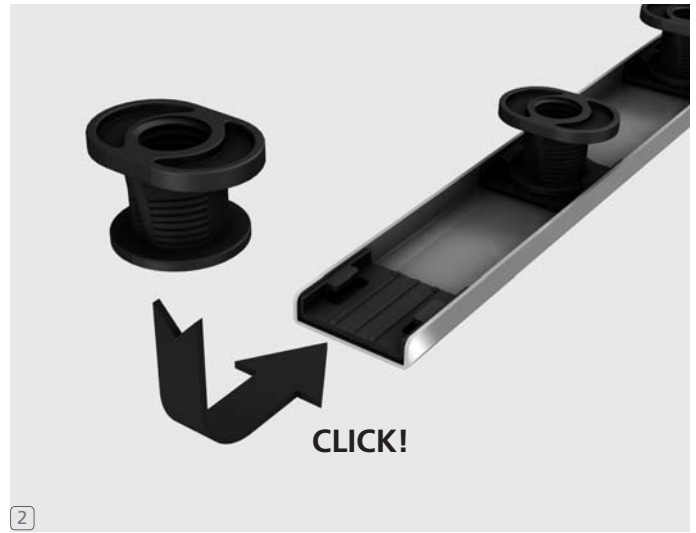

## wedi Fundo *Riolito/Riofino*

linear channel cover standard | barrette standard | tapa de desagüe standard  
linear channel cover exclusive | barrette exclusive | tapa de desagüe exclusiva

For installation instructions in  
Spanish or French please go to  
[www.wedicorp.com](http://www.wedicorp.com)

### Assembly items and tools needed

Installation instructions wedi Fundo Riolito linear channel cover

... **wedi**<sup>®</sup>

wedi corporation  
 171 South Gary Avenue · Carol Stream, Illinois 60188  
 Tel.: +1-847-357-9815 · Fax: +1-847-357-9819  
 info@wedicorp.com · www.wedicorp.com